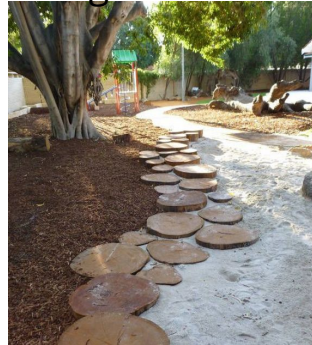

2-5 YEARS:

- Hill Slide
- Stone Steps
- Sensory Garden
- Willow Tunnel
- Sand Play
- Boulder Hop

ADULTS:

- Tree Bench
- Picnic Tables
- Walking Path
- Bocce Ball
- Garden Beds
- Wildlife

CONCEPTUAL IMAGES - Play Elements

Hilltop Slide

Sand Play

Climbing Bars

Outdoor Art

Dramatic Play Stage

Construction

Open Mulch Areas

Loose Parts

CONCEPTUAL IMAGES - Paths and Beds

Gravel Pathways

Secondary Creek Path

Woodland Path

Willow Shade Tunnel

Rain Garden

Butterfly Beds

Log Borders

Boulder Hop

AUGUSTA PARK

Timeline: *Create a beautiful place for children and adults to enjoy and involve the community to install its vision over time.*

<p>BUDGET: \$20,000</p>	<p><u>PHASE 1:</u> Design Play Elements Mulched areas Playscape Beds</p>	
<p>—</p>	<p><u>PHASE 2:</u> Pathways Picnic Area Butterfly Beds Rain Garden Tree Bench</p>	<p><u>VOLUNTEER WORK:</u> Maintenance Plantings Signs Loose Parts Seeding</p> <p>—</p>