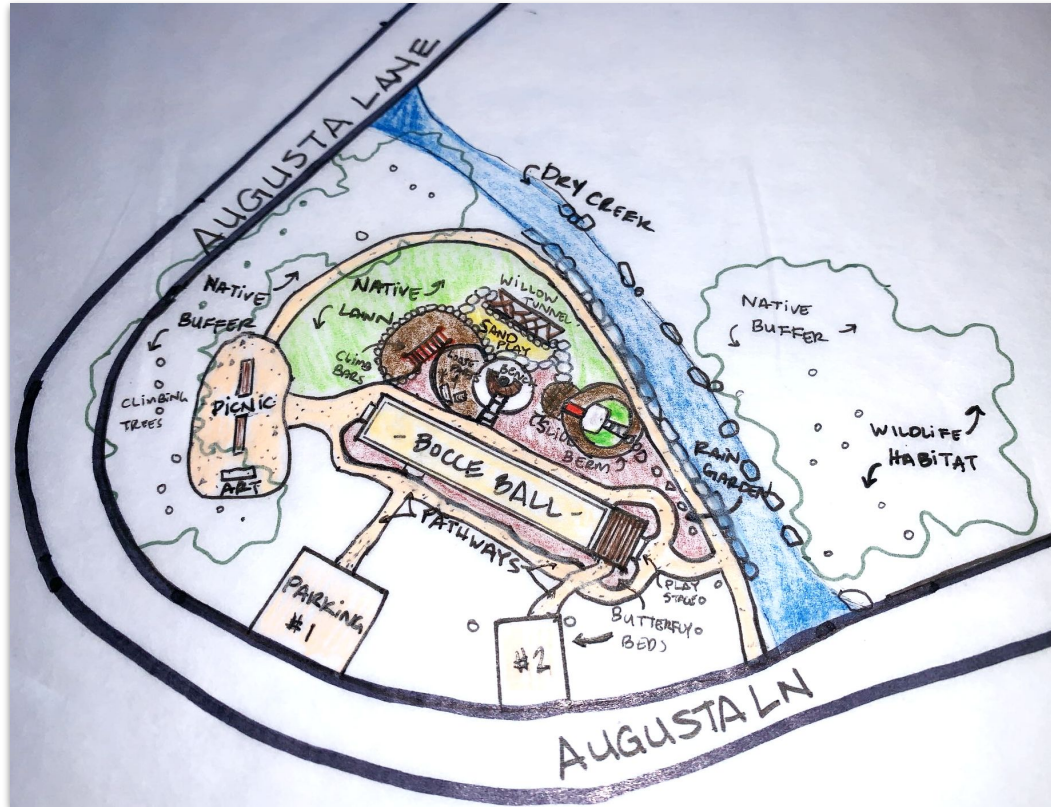

AUGUSTA PARK

NATURAL PLAYSCAPE

Location:
90 Augusta Drive
Woodcreek, Texas 78676

DESIGN BY:
Yarrow Landscaping
Mandi Golman

AUGUSTA PARK

Mission: *To provide a community park that serves the diverse ages of the residents in a natural park setting.*

DESIGN SCHEMATIC

Design Goals: *To create park elements for every age group.*

5-8 YEARS:

- Climbing bars
- Loose Parts
- Willow Tunnel
- Dramatic Play
- Log Balance
- Open Field
- Looped Path

8 PLUS:

- Lawn Sports
- Art Table
- Looped Path
- Dramatic Play
- Construction
- Climbing Trees
- Native Habitat

2-5 YEARS:

- Hill Slide
- Stone Steps
- Sensory Garden
- Willow Tunnel
- Sand Play
- Boulder Hop

ADULTS:

- Tree Bench
- Picnic Tables
- Walking Path
- Bocce Ball
- Garden Beds
- Wildlife

CONCEPTUAL IMAGES - Play Elements

Hilltop Slide

Sand Play

Climbing Bars

Outdoor Art

Dramatic Play Stage

Construction

Open Mulch Areas

Loose Parts